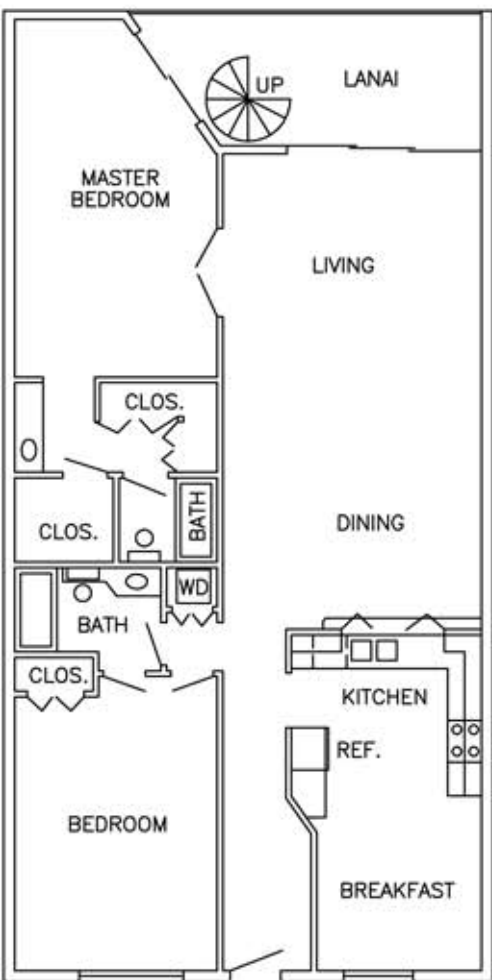

ROOF PLAN SHOWING SUNDECKS

UNIT 4

APPROX. SQ. FT.	
LIVING AREA	1326
NON-LIVING AREA	+124
TOTAL	1450

Approximate Scale: 1" = 12'

(141 Units)

POINTE SANTO de SANIBEL-078